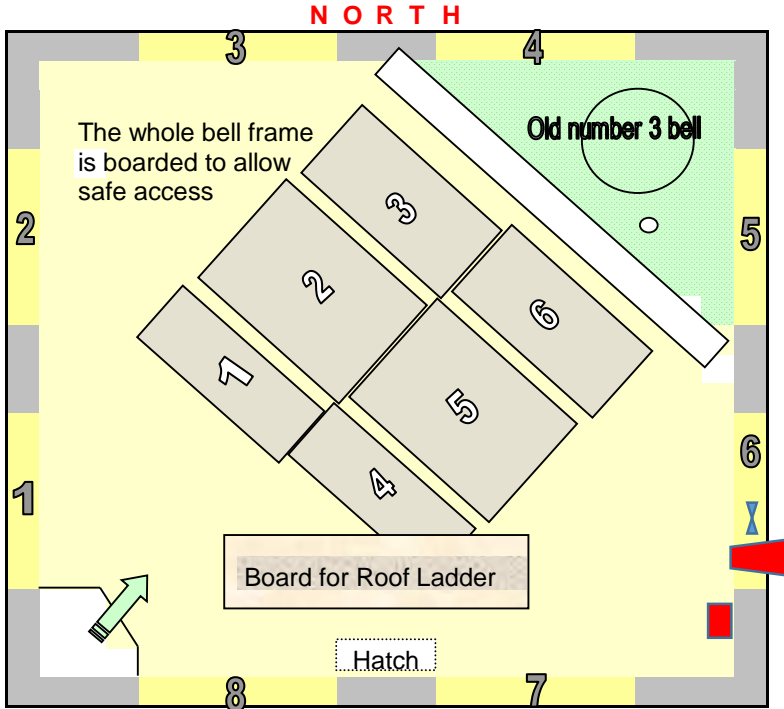

St.Bartholomew's Church Great Gransden
Diagram 4

DIAGRAM OF THE SHUTTER DOORS AND
LOOSE LAID HATCHES IN THE OLD BELFRY

8 Shutter doors

5 Moveable hatches

Not to scale

 Clackson

 Control box

 Strobe lights

 Entry/exit