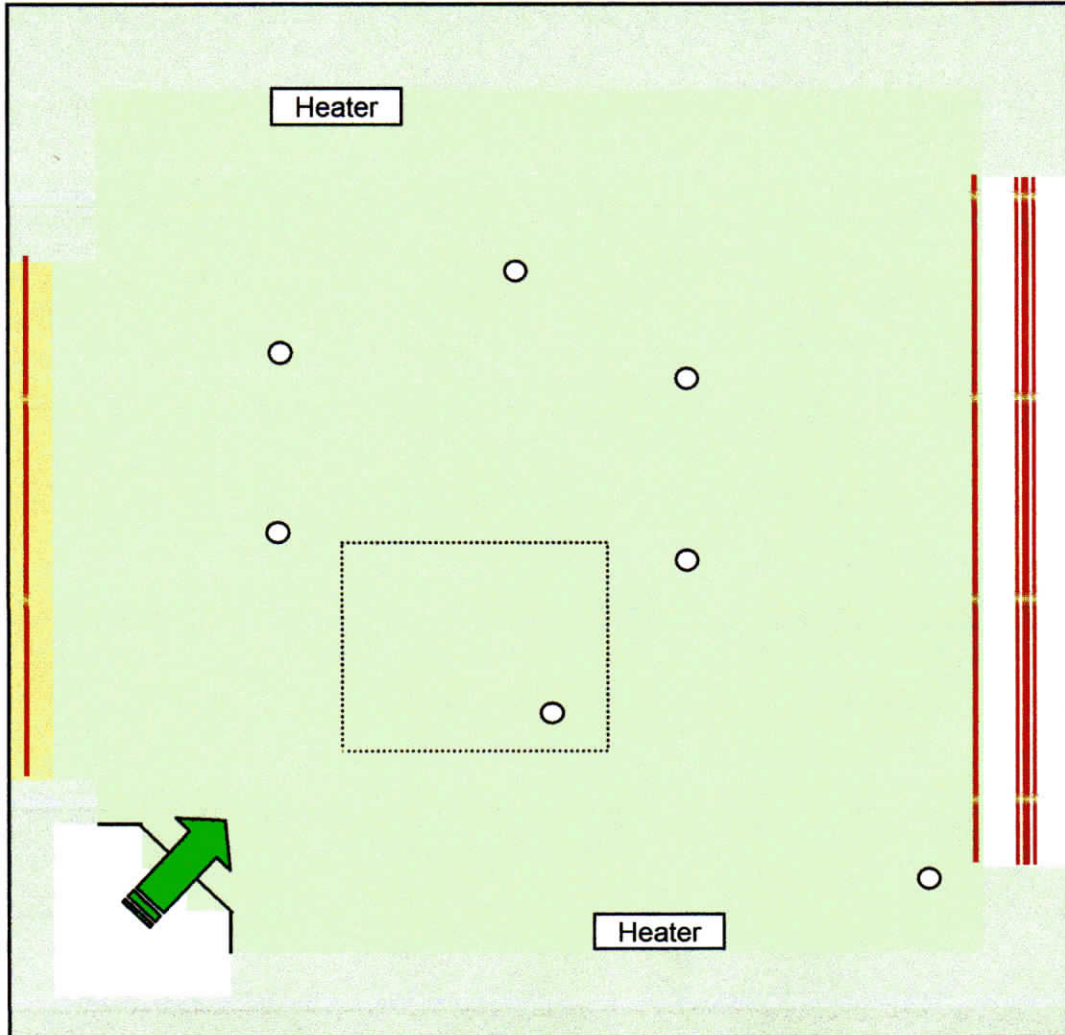

St.Bartholomew's Church Great Gransden

DIAGRAM OF THE LAYOUT OF THE RINGING ROOM

N O R T H

Not to scale

○ Ropes

 Entry / Exit

 Heater

 Trapdoor